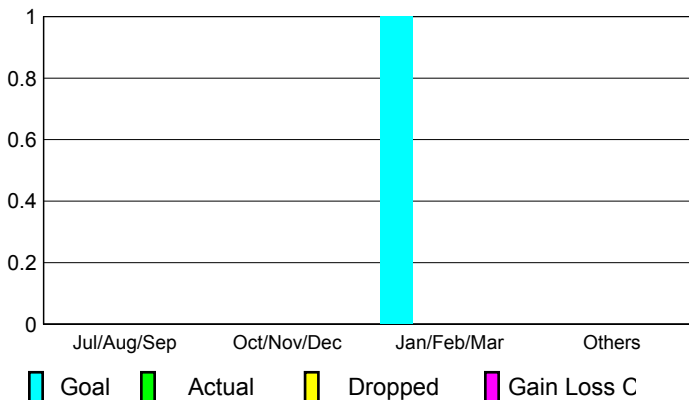

## CLUBS

**Club Results**  
2009-2010

**Clubs**  
2008-2009

Month	New Club Goal	Actual New Clubs	Actual Dropped Clubs	Gain/Loss of Clubs	Gain/Loss of Clubs
Jul/Aug/Sep	0	0	0	0	0
Oct/Nov/Dec	0	0	0	0	1
Jan/Feb/Mar	1	0	0	0	0
Apr/May/June	0	0	0	0	0
<b>Totals</b>	<b>1</b>	<b>0</b>	<b>0</b>	<b>0</b>	<b>1</b>

### Club Results 2009-2010

Goal, New, Dropped, Gain/Loss