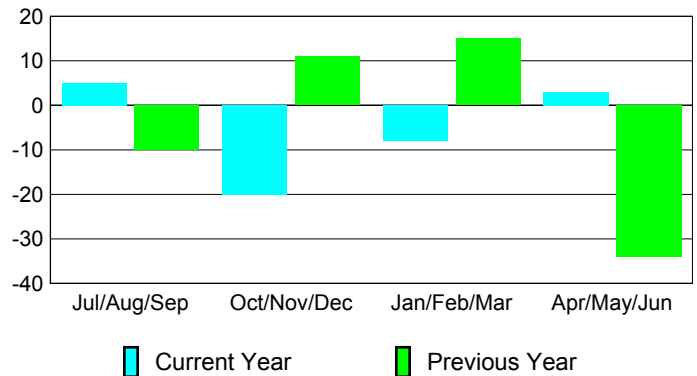

Comparison of Membership Gain/Loss

Current Year Compared to the Previous Year