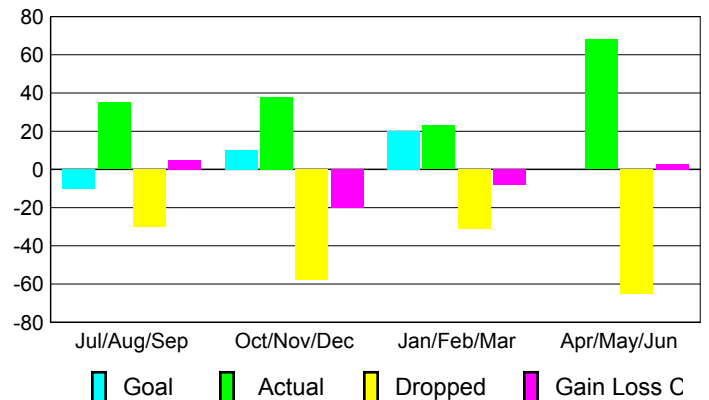

### Club Results 2009-2010

Goal, New, Dropped, Gain/Loss

## MEMBERSHIP

**Membership Results**  
2009-2010

**Membership**  
2008-2009

Month	Net Memb Goal	Actual New Memb	Actual Dropped Memb	Gain/Loss of Memb	Gain/Loss of Memb
Jul/Aug/Sep	-10	35	-30	5	-10
Oct/Nov/Dec	10	38	-58	-20	11
Jan/Feb/Mar	20	23	-31	-8	15
Apr/May/June	0	68	-65	3	-34
<b>Totals</b>	<b>20</b>	<b>164</b>	<b>-184</b>	<b>-20</b>	<b>-18</b>

### Membership Results 2009-2010

Goal, New, Dropped, Gain/Loss

### Comparison of Club Gain/Loss

Current Year Compared to the Previous Year